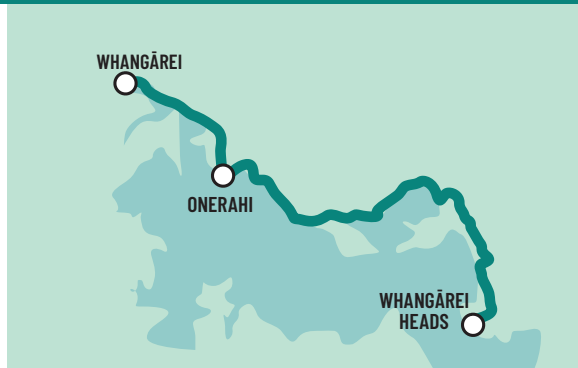

## MORNING

9.00am	Departs	<b>Whangārei Heads</b> Corner of Reotahi & Whangārei Heads Road
9.02am	Departs	<b>McLeod Bay</b> Playground (bus stop by toilets)
9.10am	Departs	<b>Parua Bay</b> School bus stop
9.15am	Departs	<b>Parua Bay Marina</b> (shelter)
9.20am	Departs	<b>Manganese Point</b> Corner of Scott & Whangārei Heads Road
9.23am	Departs	<b>Tamatarau</b> Layby
9.27am	Departs	<b>Waikaraka</b> by the letterboxes (opp 382 Whangārei Heads Road)
9.40am	Arrives	<b>Whangārei</b> Rose Street Bus Terminus

## AFTERNOON

1.30pm	Departs	<b>Whangārei</b> Rose Street Bus Terminus
1.43pm	Departs	<b>Waikaraka</b> outside 382 Whangārei Heads Rd
1.47pm	Departs	<b>Tamatarau</b> Layby
1.50pm	Departs	<b>Manganese Point</b> Corner of Scott & Whangārei Heads Road
1.55pm	Departs	<b>Parua Bay Marina</b>
2.00pm	Departs	<b>Parua Bay</b> (outside shopping centre on Whangārei Heads Road)
2.08pm	Departs	<b>McLeod Bay</b>
2.10pm	Arrives	<b>Whangārei Heads</b> Corner of Reotahi & Whangārei Heads Road

## ROUTE DETAILS

**FARES** \$5.00 per person one way cash only, please try to have the correct change (children under 5 travel free).

**HAIL AND RIDE** If you need the bus to stop at other points along Whangārei Heads Road please clearly signal the driver (please make sure you are waiting somewhere safe for you and for the bus to stop)

## SUMMER BEACH BUS 2021/2022

**BEACH BUS TO OCEANS BEACH** Operating every Thursday from 23 December 2021 until 27 January 2022

**FARES** \$10.00 per person return trip. Hail and Ride along the route.

10.00am	Departs	<b>Whangārei</b> Rose Street Bus Terminus
11.00am	Arrives	<b>Ocean Beach</b>
2.30pm	Departs	<b>Ocean Beach</b>
3.30pm	Arrives	<b>Whangārei</b> Rose Street Bus Terminus